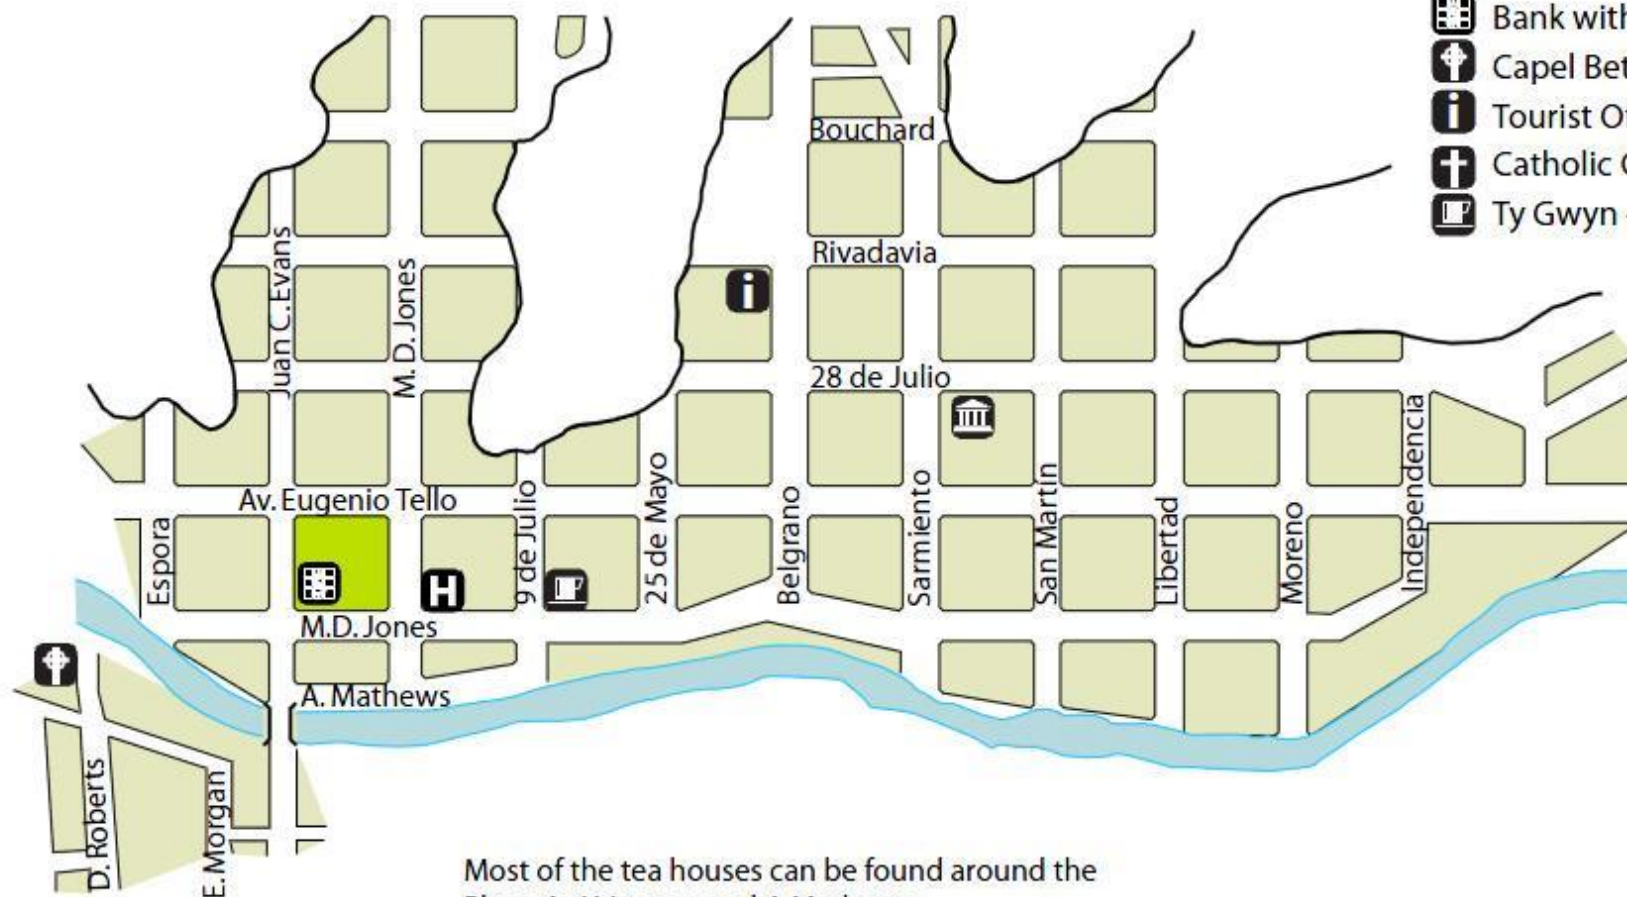

Gaiman Town Centre - Altitude:13m, Area Code:02965

-  Plas y Coed - M.D. Jones 123
-  Gaiman Museum
-  Bank with ATM
-  Capel Bethel
-  Tourist Office
-  Catholic Church
-  Ty Gwyn - Tea Shop

Most of the tea houses can be found around the Plaza, Av Yrigoyen and A Mathews